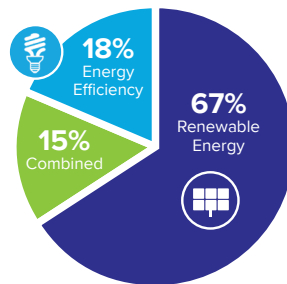

All Types of Green Energy From simple boiler replacements to solar C-PACE works for any upgrade that reduces energy costs.