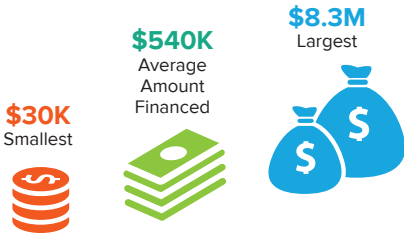

IMPROVEMENTS

All Sizes of Projects C-PACE can bring virtually any green energy project, small or large, from a vision to a reality.