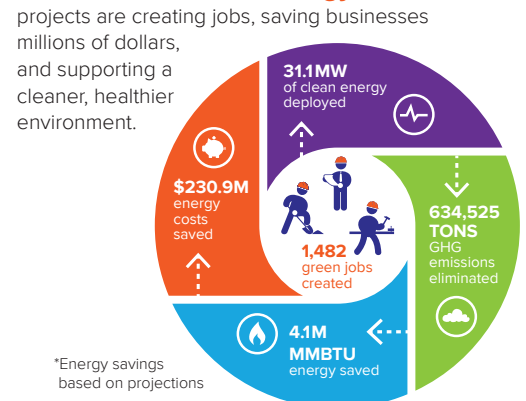

More Green Communities

130 participating cities and towns can use C-PACE to fuel economic development, make their community cleaner and help their citizens thrive.