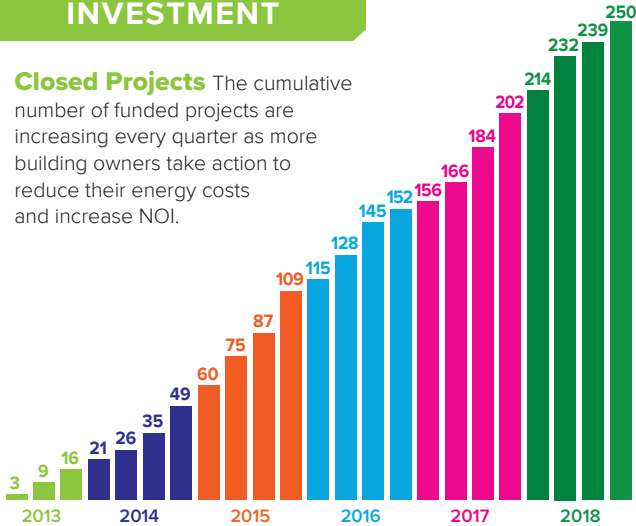

C-PACE (Commercial Property Assessed Clean Energy) is an innovative program that makes green energy more accessible and affordable. Thanks to **pacesetters** – the building owners, contractors and other stakeholders who are using the program to accelerate the green energy movement – Connecticut’s C-PACE program has seen growing investment, enabled diverse energy saving improvements, and has made a significant impact on the community. **This quarterly dashboard tracks these measures:**

INVESTMENT

Closed Projects The cumulative number of funded projects are increasing every quarter as more building owners take action to reduce their energy costs and increase NOI.

C-PACE is Growing The total amount of project financing continues to grow as more energy saving projects are closed.