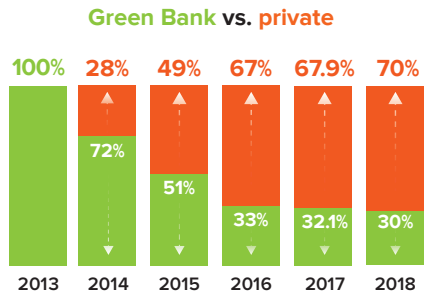

Total Capital Invested Since program inception, the Green Bank is using fewer of its dollars to attract a growing amount of private capital.